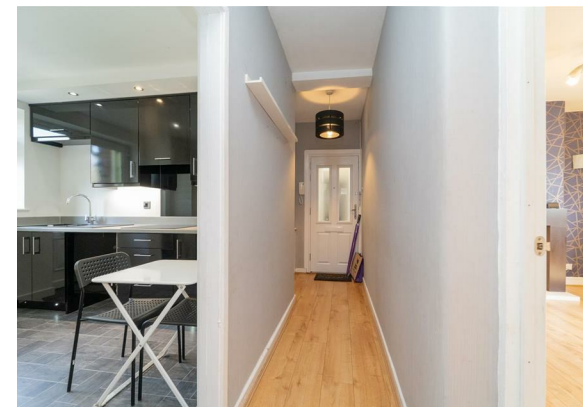

14 Broseley Road, Firwood, Manchester, M16 0EZ

JP & Brimelow
ESTATE AGENTS

Offers In The Region Of £185,000

VIDEO TOUR AVAILABLE A delightful and spacious, TWO DOUBLE BEDROOM, ground floor maisonette flat. Located on a highly sought-after residential road in Firwood, off Rosslyn Road. Conveniently located within walking distance of Chorlton Centre, a short drive from Manchester City Centre, and close to both Firwood and Old Trafford Metrolink stations, offering direct connections to Manchester City Centre, MediaCity, and Manchester International Airport. In brief the property consists of an entrance hall, a lounge with a box bay window to the front aspect, a fully fitted kitchen with a utility area and access out into the rear garden, two double bedrooms with fitted wardrobes and a three-piece bathroom. The property benefits from gas fired central heating and its own enclosed garden.