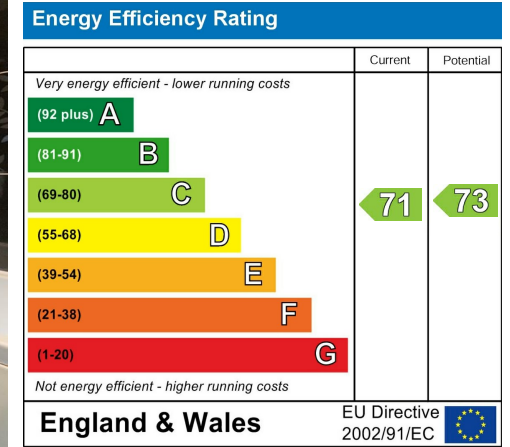

14 Broseley Road, Firwood, Manchester, M16 0EZ

JP & Brimelow
ESTATE AGENTS

Offers In The Region Of £185,000

VIDEO TOUR AVAILABLE A delightful and spacious, TWO DOUBLE BEDROOM, ground floor maisonette flat. Located on a highly sought-after residential road in Firwood, off Rosslyn Road. Conveniently located within walking distance of Chorlton Centre, a short drive from Manchester City Centre, and close to both Firwood and Old Trafford Metrolink stations, offering direct connections to Manchester City Centre, MediaCity, and Manchester International Airport. In brief the property consists of an entrance hall, a lounge with a box bay window to the front aspect, a fully fitted kitchen with a utility area and access out into the rear garden, two double bedrooms with fitted wardrobes and a three-piece bathroom. The property benefits from gas fired central heating and its own enclosed garden.

EPC Chart

Tenure: **Leasehold** Council Tax Band: **A**

Ground Floor

JP & Brimelow Estate Agents Ltd
 430 Barlow Moor Road, Manchester, M21 8AD
 Tel: 0161 8822233
 E: sales@jpbrimelow.co.uk www.jpandbrimelow.co.uk